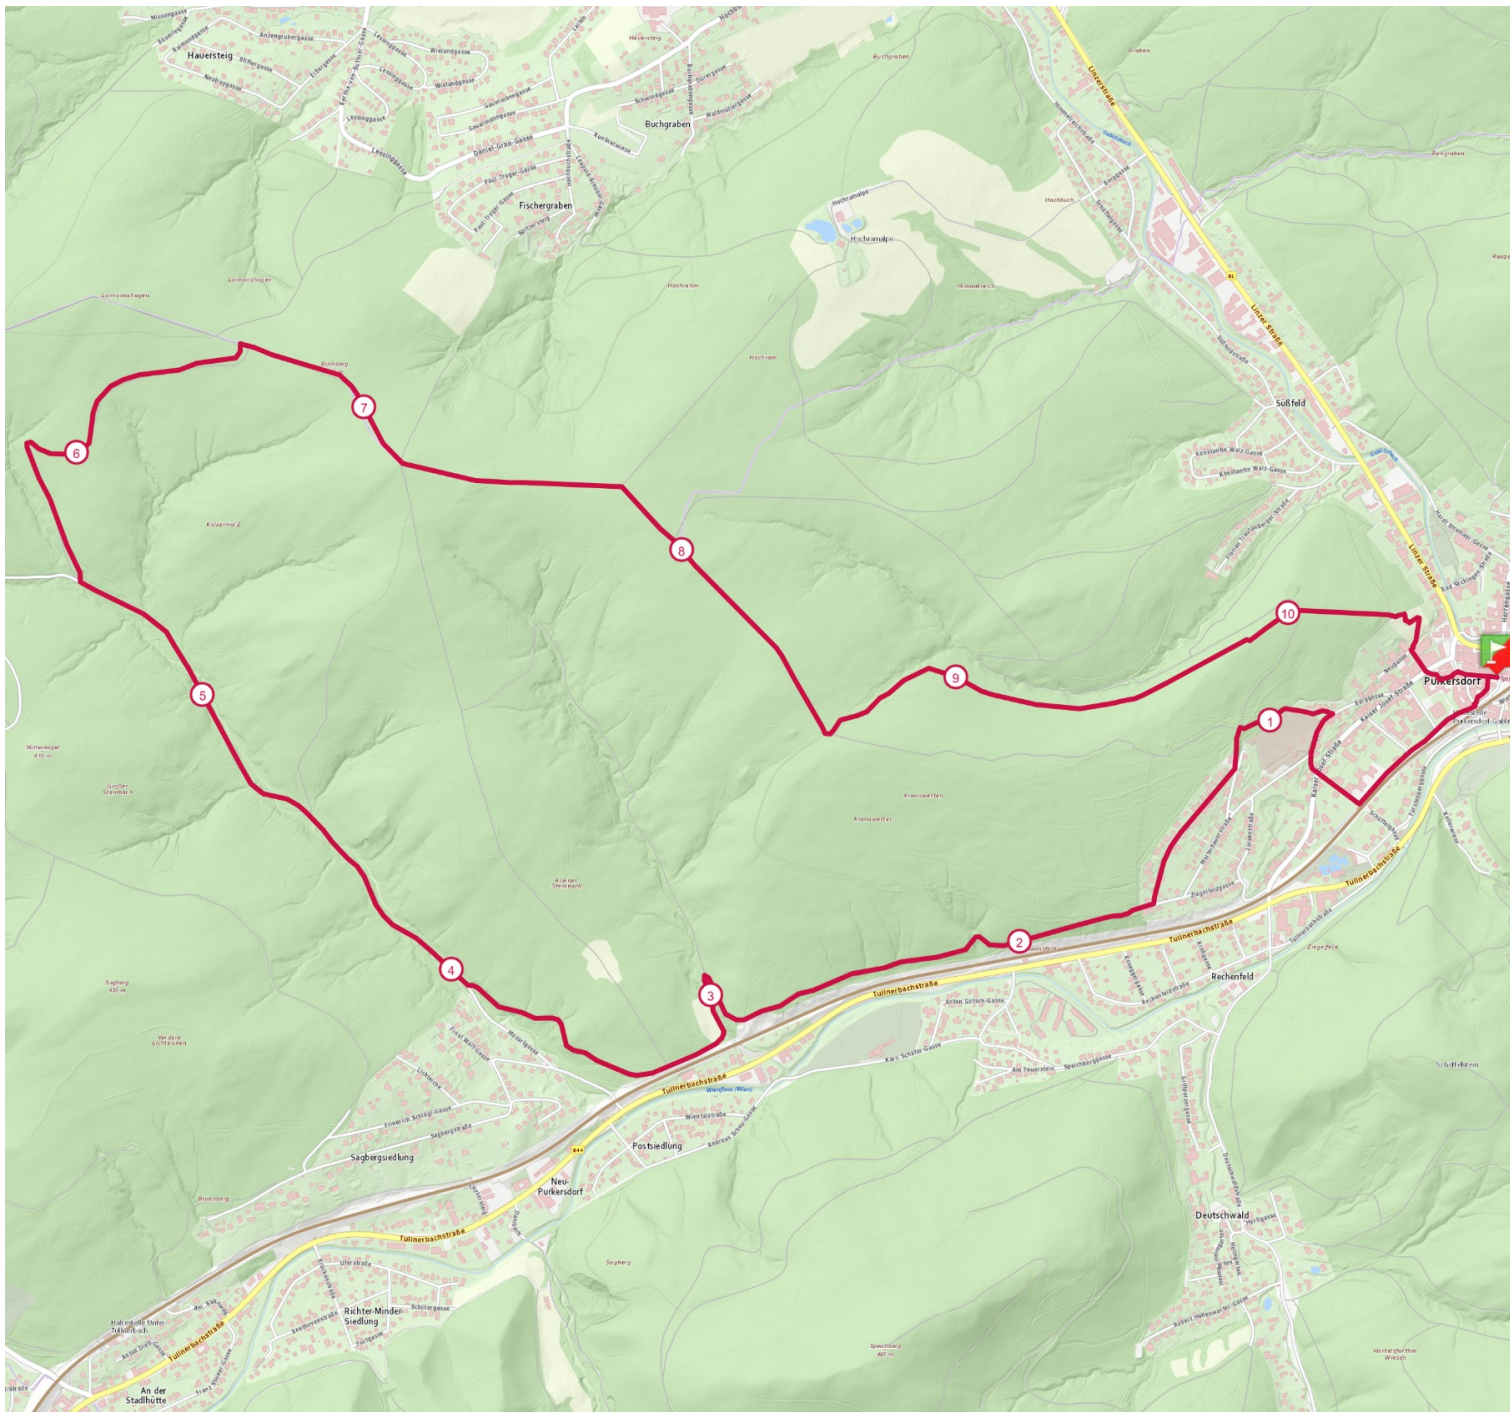

Get this track on your mobile with the app TrailConnect. To read more : <http://trailconnect.run>

<https://tracedetail.com>

 > 10%  > 20%  > 30%